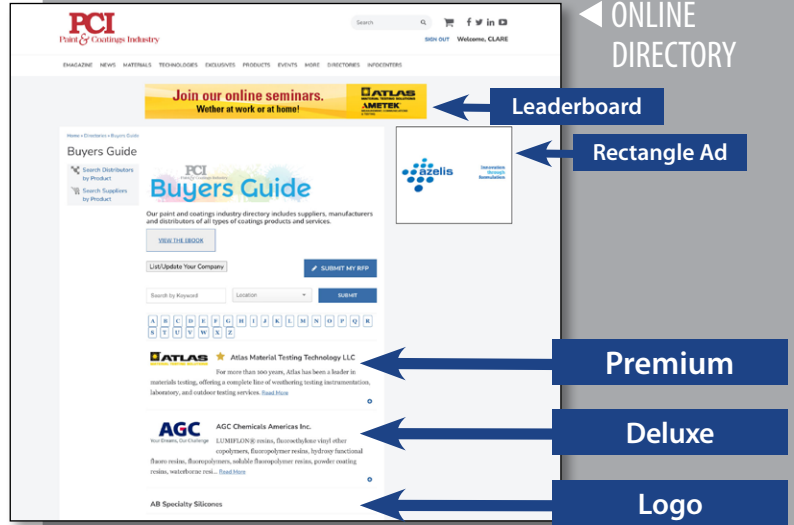

- Contact information
- Live email and web links
- 50-word company description
- Company logo (online listing)
- NEW! Social Media Linked Icons
- Unlimited product listings
- Inclusion in the Request for Proposal (RFP) program, LEADS!

Deluxe Package – $650

- Contact information
- 6 Branch Offices
- Live email and web links
- 50-word company description
- Company logo (online listing and eMagazine)
- Improved positioning (appear 2nd)
- Social Media Linked Icons
- Unlimited product listings
- One 1-Inch Product Ad (online listing and eMagazine)
- Inclusion in the Request for Proposal (RFP) program, LEADS!

Premium Package – $1,500

- Contact information
- Unlimited Branch Offices
- Live email and web links
- 50-word company description
- Company logo (online listing and eMagazine)
- Premium ranking (appear at the top) with Star Designation
- Social Media Linked Icons
- Unlimited Product Listings
- 3 PDF downloads
- 3 Product Photos
- Inclusion in the Request for Proposal (RFP) program, LEADS!
- Include a video to promote your company and products
- Leaderboard ad posted on EVERY page of online directory for the entire year
- Three 1-Inch Product Ads (online listing and eMagazine)
- Exclusive Premium Placement in eMagazines year-round

Update your Listing Online Today!

Listing Deadline: June 7, 2022

Contact Renee Schuett at (248) 786-1661
or schuettr@bnpmedia.com

www.pcimag.com/equipmentdirectory