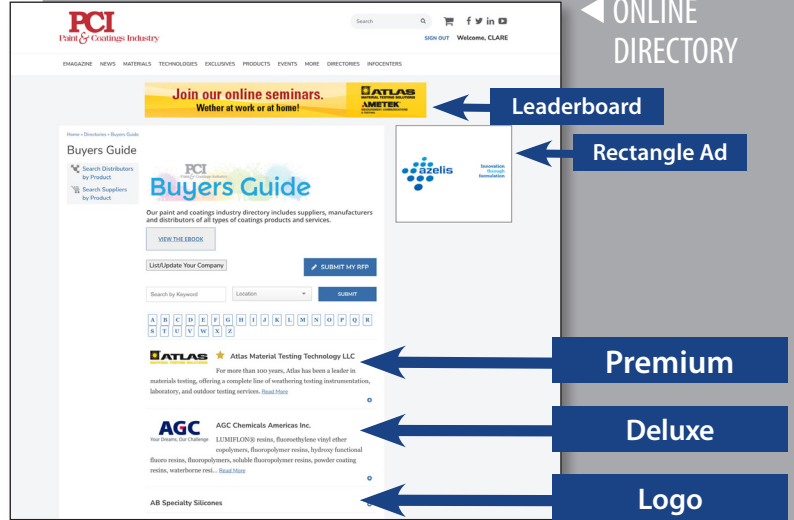

Listing Packages

Logo Package – $350

- Contact information
- Live email and web links
- 50-word company description
- Company logo (online listing)
- NEW! Social Media Linked Icons
- Unlimited product listings
- Inclusion in the Request for Proposal (RFP) program, LEADS!

Deluxe Package – $650

- Contact information
- 6 Branch Offices
- Live email and web links
- 50-word company description
- Company logo (online listing and eMagazine)
- Improved positioning (appear 2nd)
- Social Media Linked Icons
- Unlimited product listings
- Inclusion in the Request for Proposal (RFP) program, LEADS!

Premium Package – $1,500

- Contact information
- Unlimited Branch Offices
- Live email and web links
- 50-word company description
- Company logo (online listing and eMagazine)
- Premium ranking (appear at the top) with Star Designation
- Social Media Linked Icons
- Unlimited Product Listings
- 3 PDF downloads
- 3 Product Photos
- Inclusion in the Request for Proposal (RFP) program, LEADS!
- Include a video to promote your company and products
- Leaderboard ad posted on EVERY page of online directory for the entire year
- Exclusive Premium Placement in eMagazines year-round

Update your Listing Online Today!

Listing Deadline: November 7, 2022

Contact Renee Schuett at (248) 786-1661
or schuett@bnpmedia.com

www.pcimag.com/buyersguide

C.A.S.E. Buyers' Guide eBook
Deploys December 2022 and February 2023