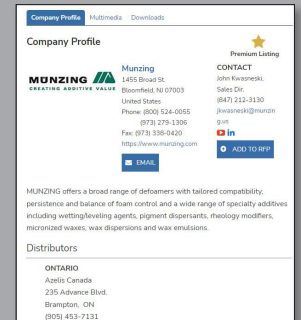

PREMIUM SPONSORSHIP (APPEARS IN ALL EMAGAZINE ISSUES)

PREMIUM ONLINE LISTING PAGE

eMAGAZINE DIRECTORY LOGO

All packages now include Social Media Links!

Additional Options

eMagazine Directory Logo - $100

Included in the Deluxe and Premium packages. eMagazine Logo will include a live link to your online directory listing.

Branch Offices - $30 each

Included in the Deluxe and Premium Packages or add to a Logo Package.

Medium Rectangle Ad - $900

Add a Rectangle Ad to any package above. It will appear on EVERY page of the online directory for the entire year. Limited space available.